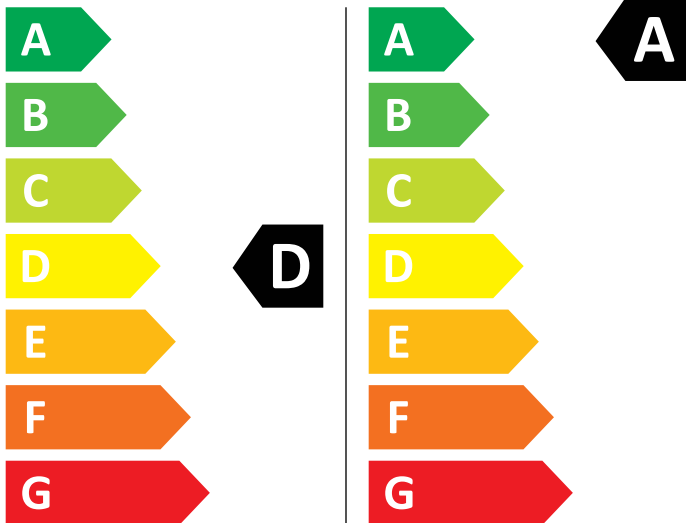

# ENERG

AEG

LWR856A16Q 914611208

💧 307 kWh/100

💧 51 kWh/100

6,0 kg

10,0 kg

75 L