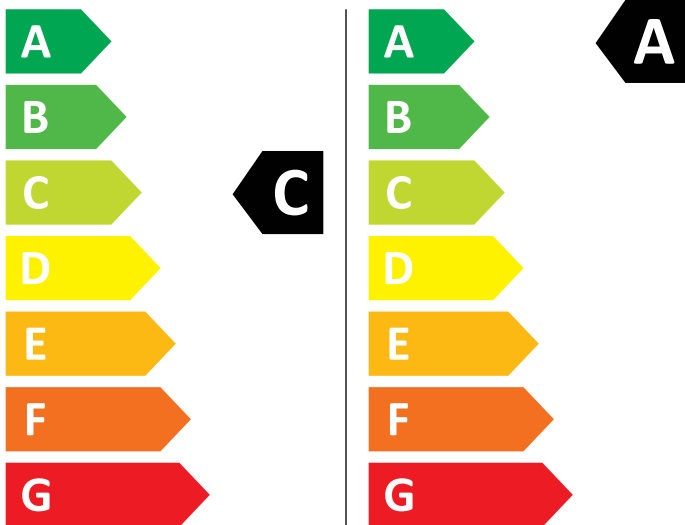

ENERG

AEG

LWR964P16H 914610717

💧 252 kWh/100

💧 51 kWh/100

6,0 kg

10,0 kg

50 L