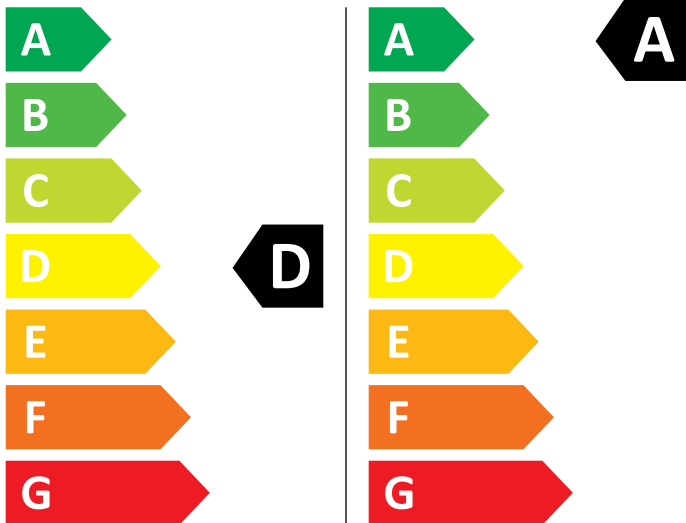

ENERG

AEG

LWR834G96T 914610502

🚰 **265** kWh/100

💧 **44** kWh/100

5,0 kg

9,0 kg

62 L