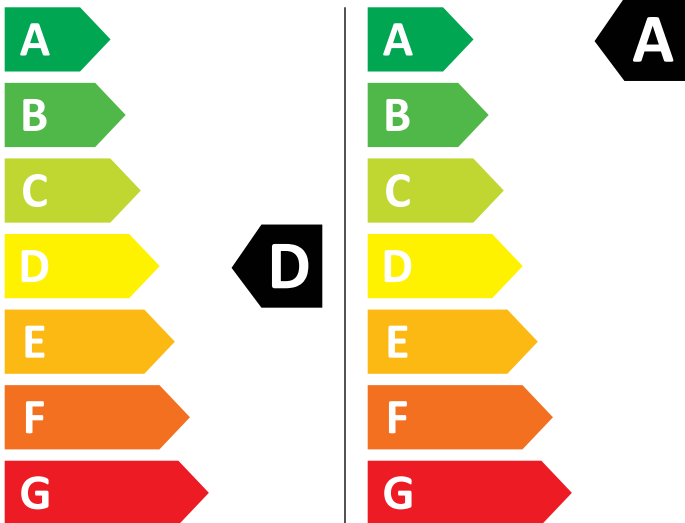

ENERG

AEG

LWR7249969 914610329

💧 265 kWh/100

💧 49 kWh/100

5,0 kg

9,0 kg

62 L