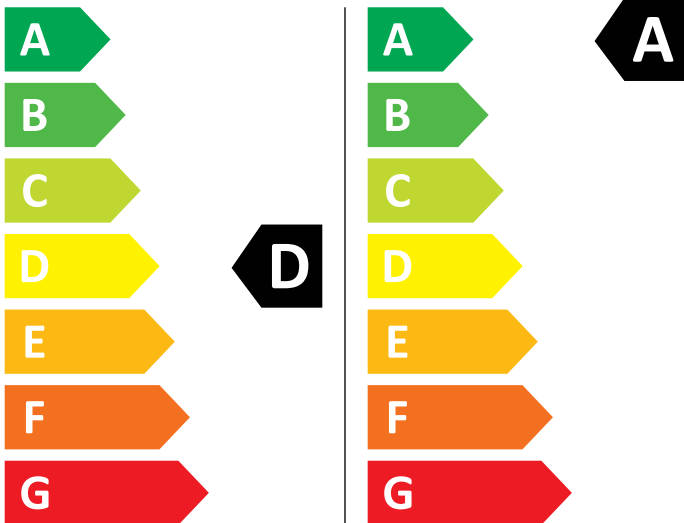

# ENERG

AEG

LWR7249969 914610329

💧 265 kWh/100

💧 49 kWh/100

5,0 kg

9,0 kg

62 L