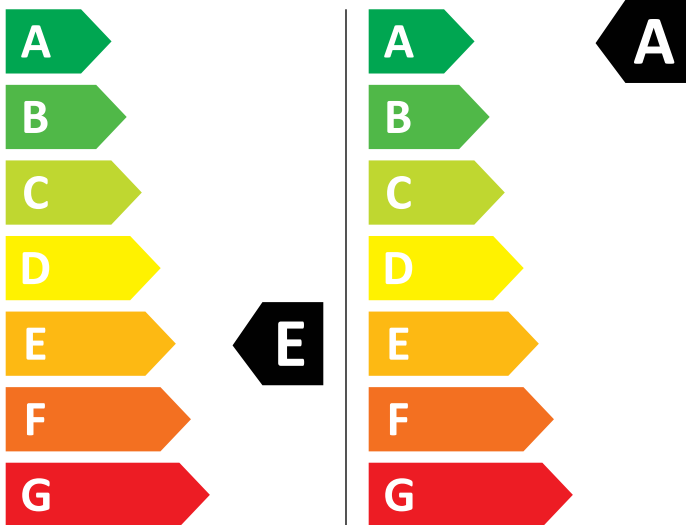

# ENERG

AEG

L7WBE846G 914610213

💧 325 kWh/100

💧 47 kWh/100

5,0 kg

8,0 kg

67 L