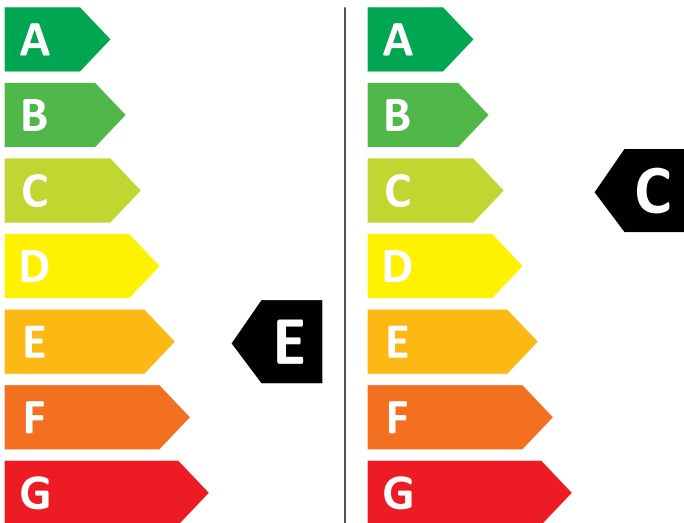

ENERG

Electrolux

EW7W5449E6 914610100

325 kWh/100

65 kWh/100

5,0 kg

9,0 kg

67 L