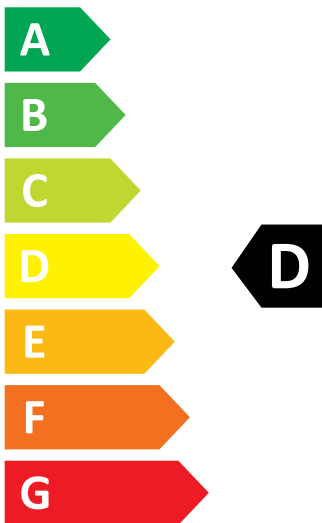

# ENERG

Electrolux

EW7WB764T4 914606631

💧 217 kWh/100

💧 52 kWh/100

4,0 kg

7,0 kg

60 L