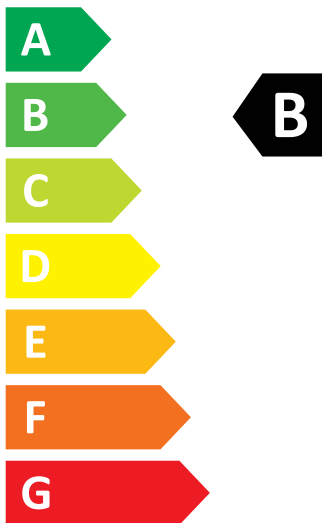

# ENERG

Electrolux

EW7WB764T4 914606631

💧 217 kWh/100

💧 52 kWh/100

4,0 kg

7,0 kg

60 L