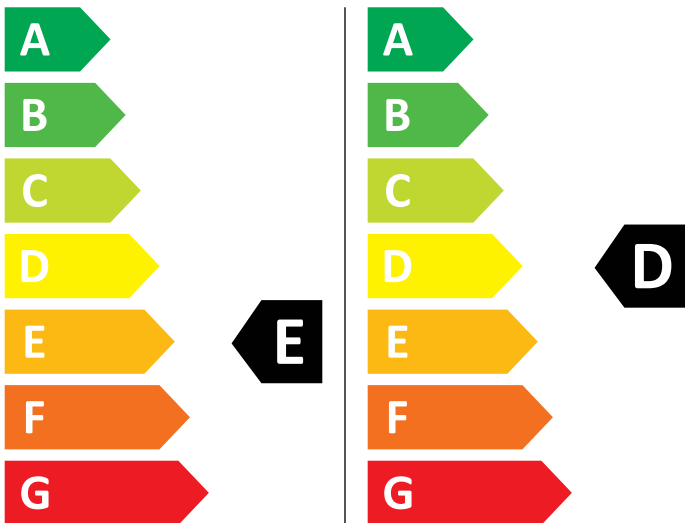

ENERG

Electrolux

EW7F5247A4 914606615

💧 266 kWh/100

💧 69 kWh/100

4,0 kg

7,0 kg

60 L