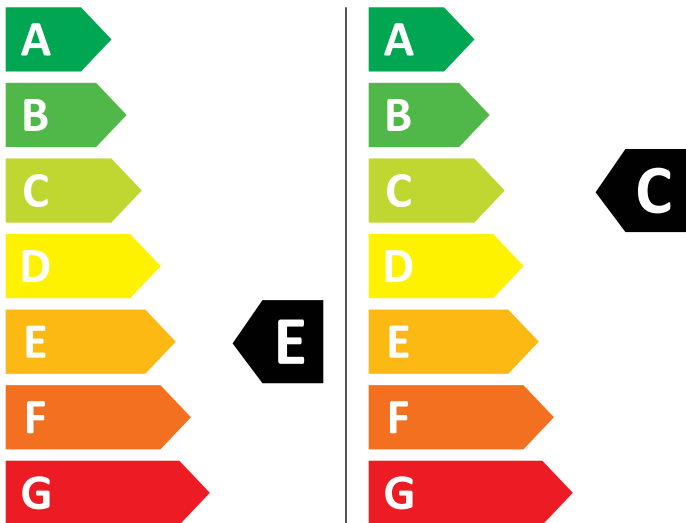

ENERG

AEG

L7WBL962E 914605157

💧 376 kWh/100

💧 65 kWh/100

6,0 kg

9,0 kg

70 L