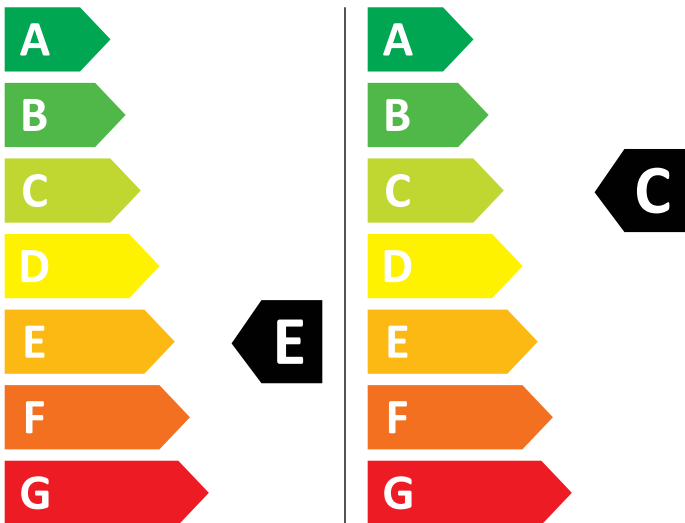

# ENERG

AEG

L7WDB861G 914603847

💧 250 kWh / 100

💧 63 kWh / 100

4,0 kg

8,0 kg

55 L