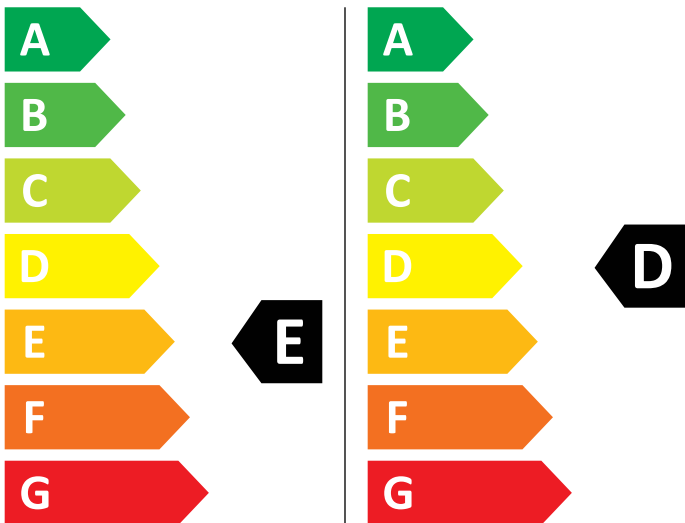

ENERG

Electrolux

EW2W3068E3 914603527

Water icon **266** kWh/100

Water icon **73** kWh/100

4,0 kg

8,0 kg

60 L