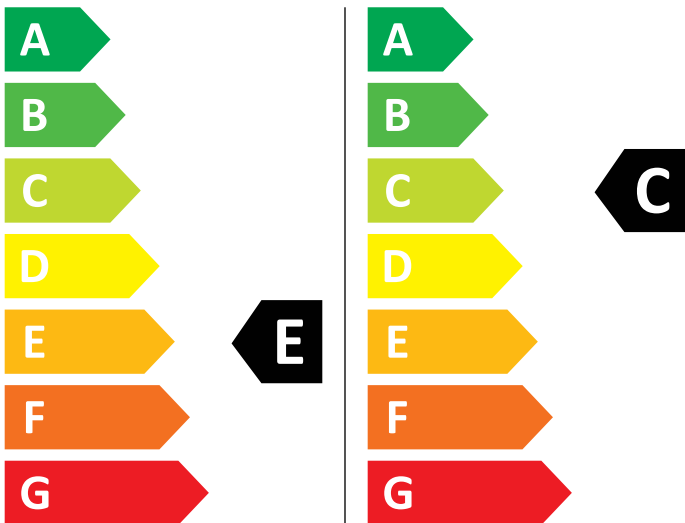

ENERG

Electrolux

EW7W6661S7 914600700

376 kWh/100

68 kWh/100

6,0 kg

10,0 kg

70 L