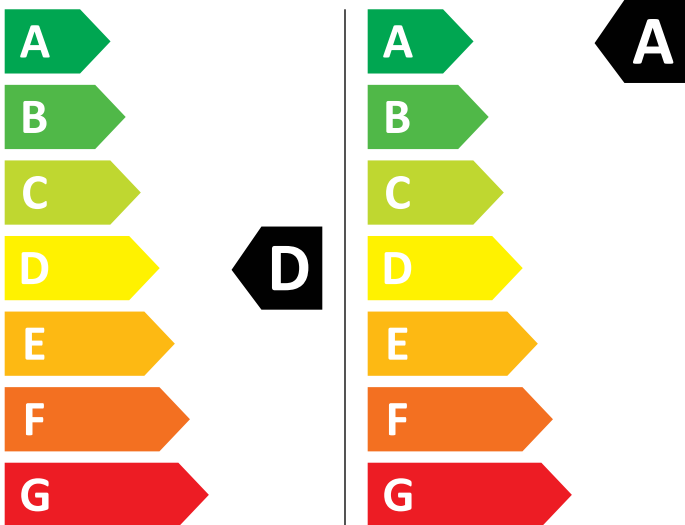

ENERG

Electrolux

EWI722P94P 914612226

💧 265 kWh/100

💧 47 kWh/100

5,0 kg

9,0 kg

64 L