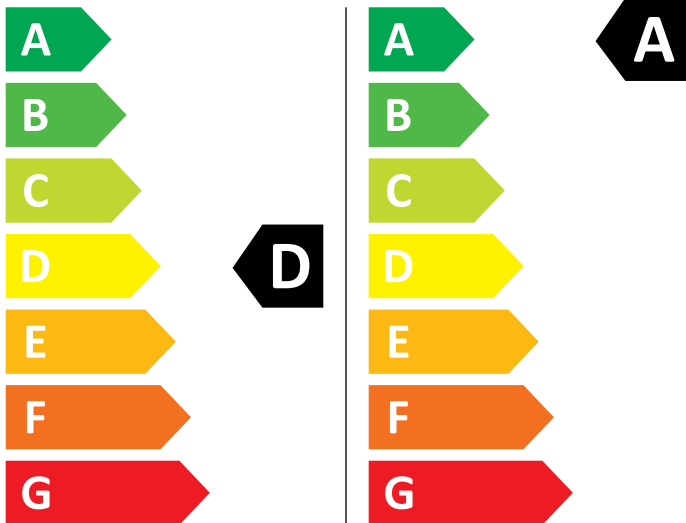

ENERG

AEG

LWR856A16Q 914611208

💧 307 kWh/100

💧 51 kWh/100

6,0 kg

10,0 kg

75 L