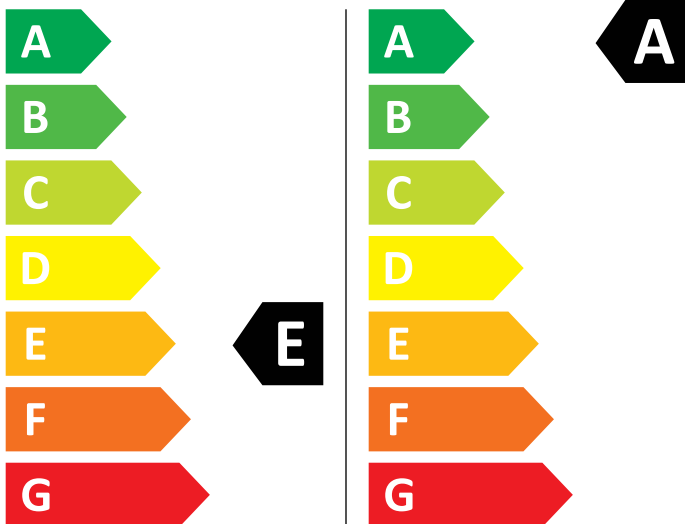

ENERG

AEG

L7WBE846G 914610213

💧 325 kWh/100

💧 47 kWh/100

5,0 kg

8,0 kg

67 L