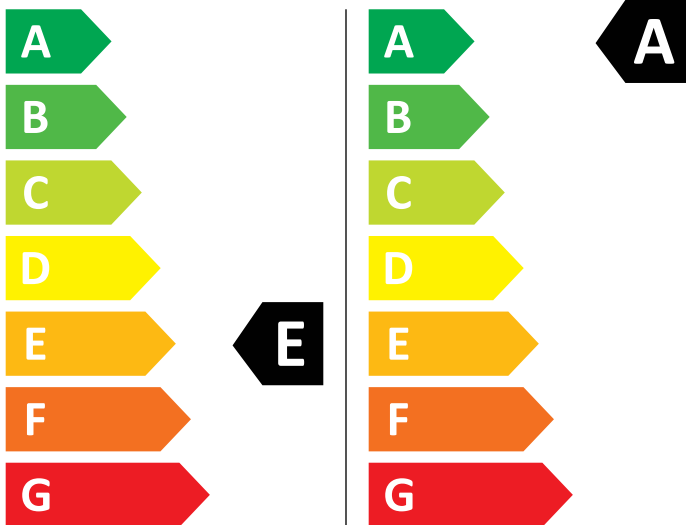

ENERG

AEG

L7WBE846G 914610213

Water consumption: **325 kWh/100**

Water consumption: **47 kWh/100**

5,0 kg

8,0 kg

67 L