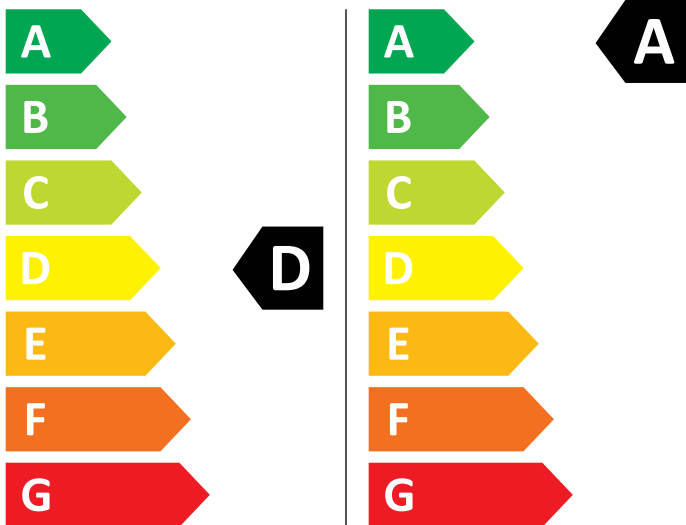

# ENERG

AEG

L8WBI864T3 914606702

Water consumption: **217 kWh/100**

Water consumption: **47 kWh/100**

**4,0 kg**

**8,0 kg**

**60 L**