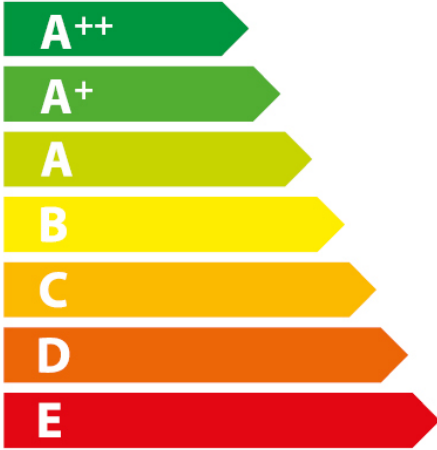

ENERG
енергия · ενεργεια

Electrolux

EFB90445OX

86
kWh/annum

Icon of a water tap with three droplets. Below it, the text 'ABCD**E**FG' indicates the water consumption class.

Icon of a light bulb. Below it, the text 'ABCDEF**G**' indicates the lighting class.

Icon of a water tap with three droplets. Below it, the text 'ABC**D**EFG' indicates the water leakage class.

Icon of a speaker with sound waves. Below it, the text '62dB' indicates the sound power level.